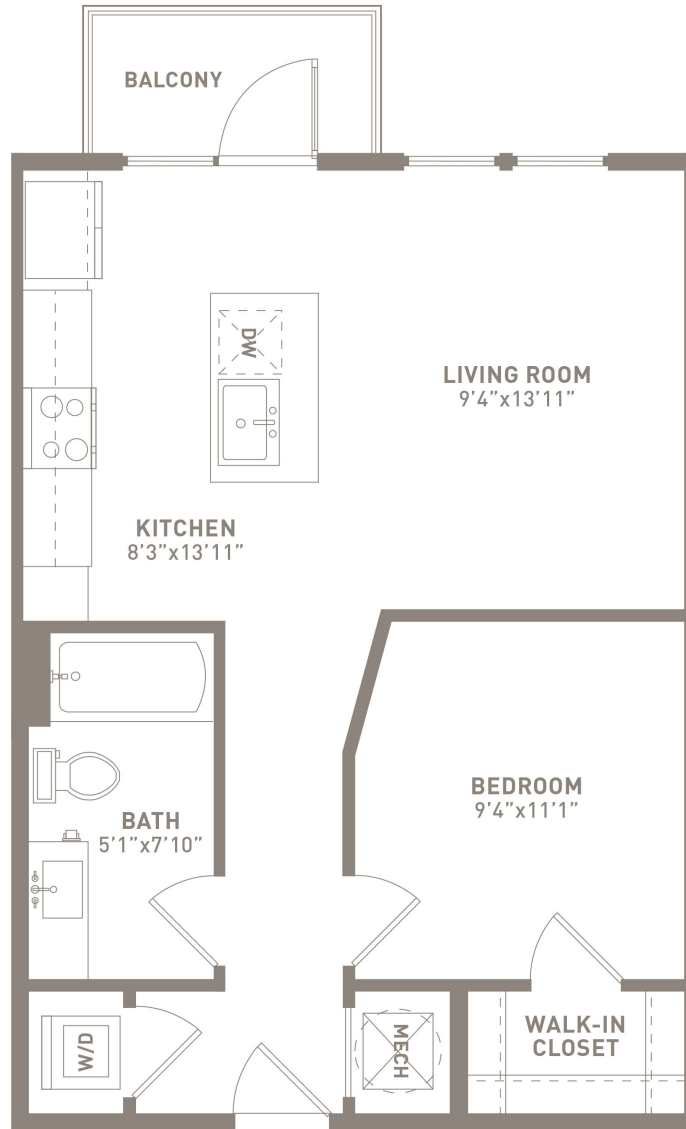

A1P

1 BED / 1 BATH

630
SQ. FT.

<p>ESTD ★ MMXIX</p> <h1>ACERO</h1> <p>SOUTHTOWN</p>	<p>333 W Cevallos Street San Antonio, Texas 78204</p>
	<p>www.acerosouthtown.com</p>

Floor plans are artist's rendering. All dimensions are approximate. Actual product and specifications may vary in dimension or detail. Not all features are available in every apartment. Prices and availability are subject to change. Please see a representative for details.