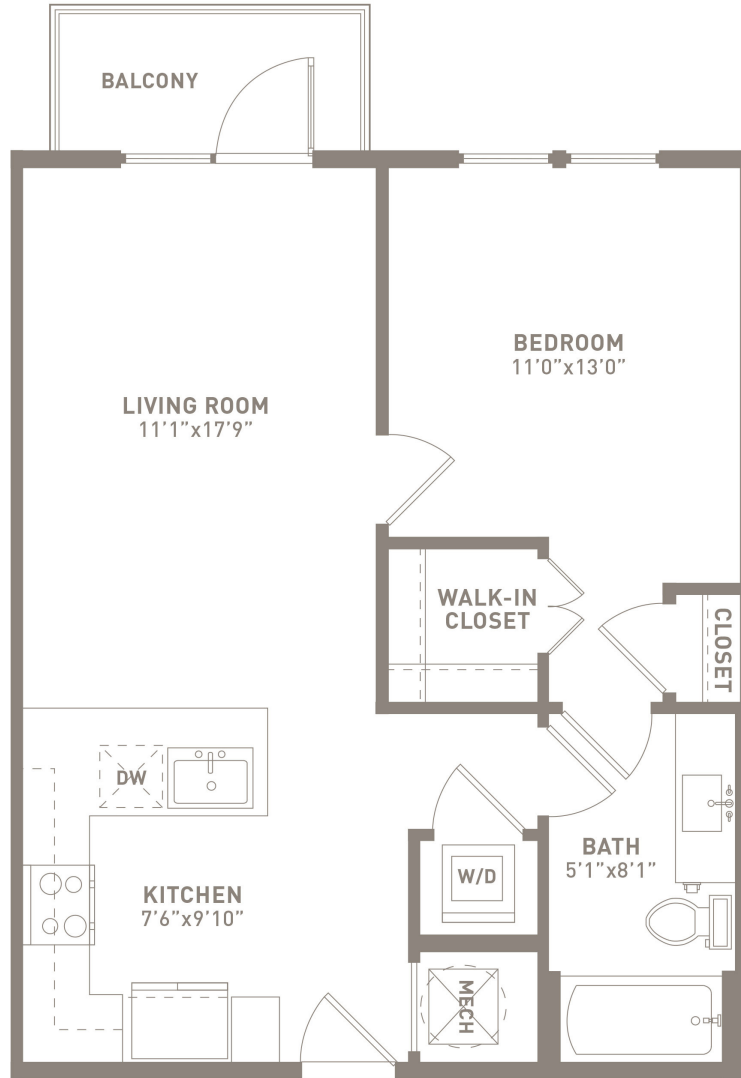

A2P

1 BED / 1 BATH

663

SQ. FT.

<p>ESTD ★ MMXIX</p> <h2>ACERO</h2> <p>SOUTHTOWN</p>	<p>333 W Cevallos Street San Antonio, Texas 78204</p>
	<p>www.acerosouthtown.com</p>

Floor plans are artist's rendering. All dimensions are approximate. Actual product and specifications may vary in dimension or detail. Not all features are available in every apartment. Prices and availability are subject to change. Please see a representative for details.