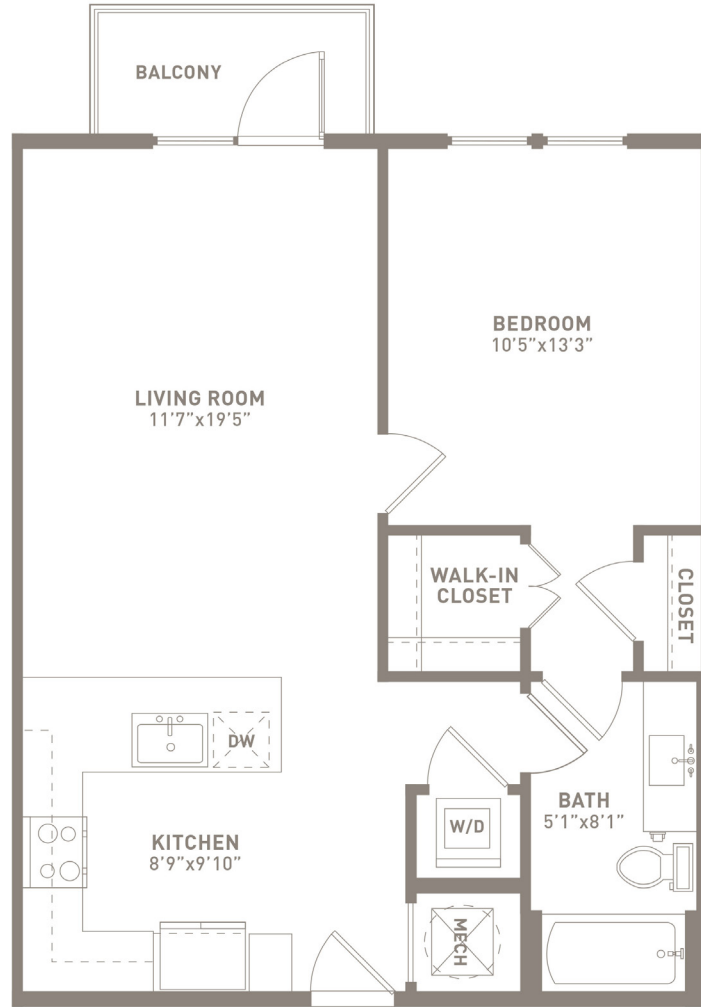

A3P

1 BED / 1 BATH

745

SQ. FT.

<p>ESTD ★ MMXIX</p> <h2>ACERO</h2> <p>SOUTHTOWN</p>	<p>333 W Cevallos Street San Antonio, Texas 78204</p>
	<p>www.acerosouthtown.com</p>

Floor plans are artist's rendering. All dimensions are approximate. Actual product and specifications may vary in dimension or detail. Not all features are available in every apartment. Prices and availability are subject to change. Please see a representative for details.