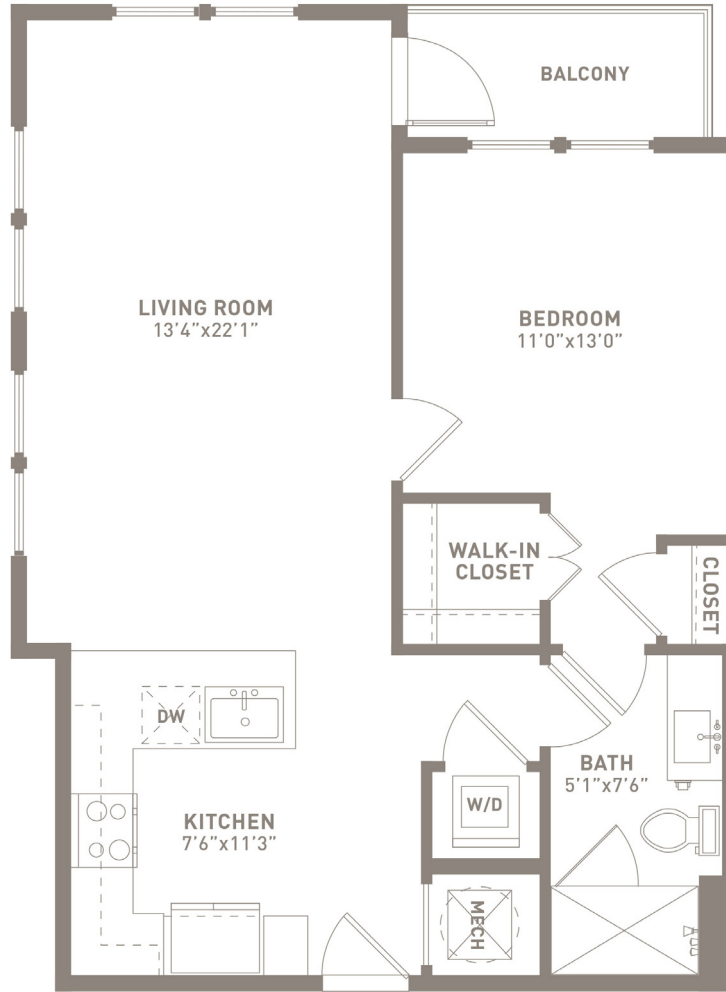

# A4P

1 BED / 1 BATH

# 750

SQ. FT.

<p>ESTD ★ MMXIX</p> <h1>ACERO</h1> <p>SOUTHTOWN</p>	<p>333 W Cevallos Street   San Antonio, Texas 78204</p>
	<p><a href="http://www.acerosouthtown.com">www.acerosouthtown.com</a></p>

*Floor plans are artist's rendering. All dimensions are approximate. Actual product and specifications may vary in dimension or detail. Not all features are available in every apartment. Prices and availability are subject to change. Please see a representative for details.*