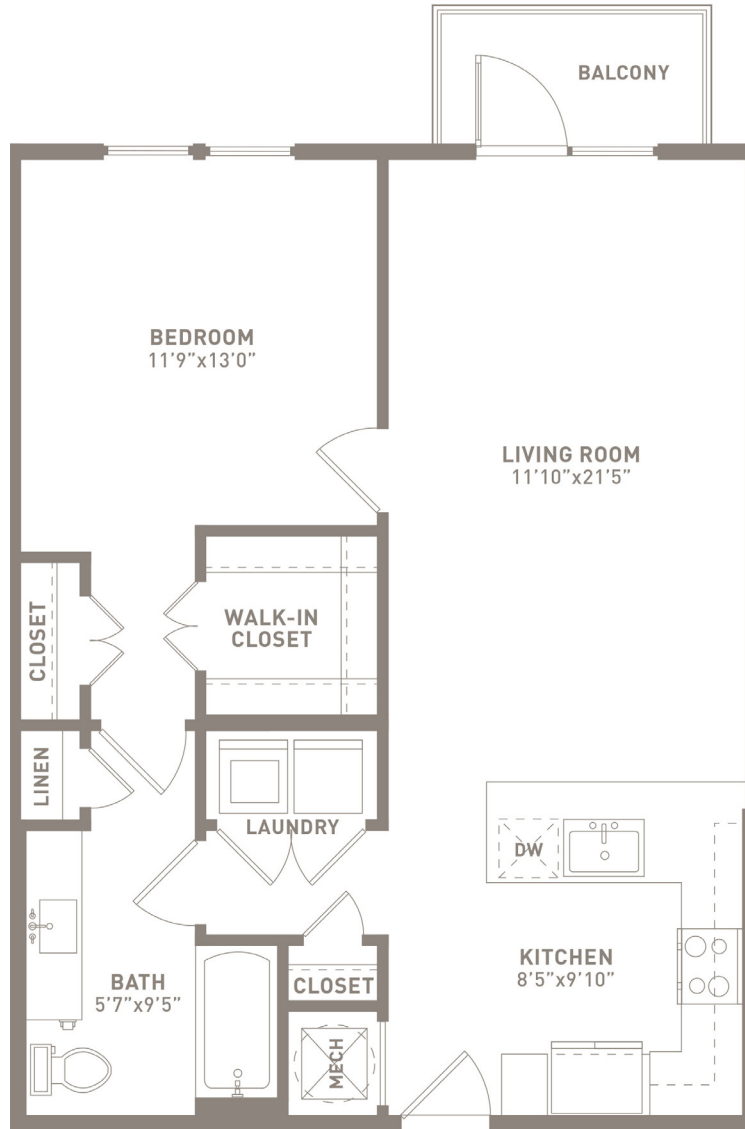

A5

1 BED / 1 BATH

796

SQ. FT.

<p>ESTD ★ MMXIX</p> <h1>ACERO</h1> <p>SOUTHTOWN</p>	<p>333 W Cevallos Street San Antonio, Texas 78204</p>
	<p>www.acerosouthtown.com</p>

Floor plans are artist's rendering. All dimensions are approximate. Actual product and specifications may vary in dimension or detail. Not all features are available in every apartment. Prices and availability are subject to change. Please see a representative for details.