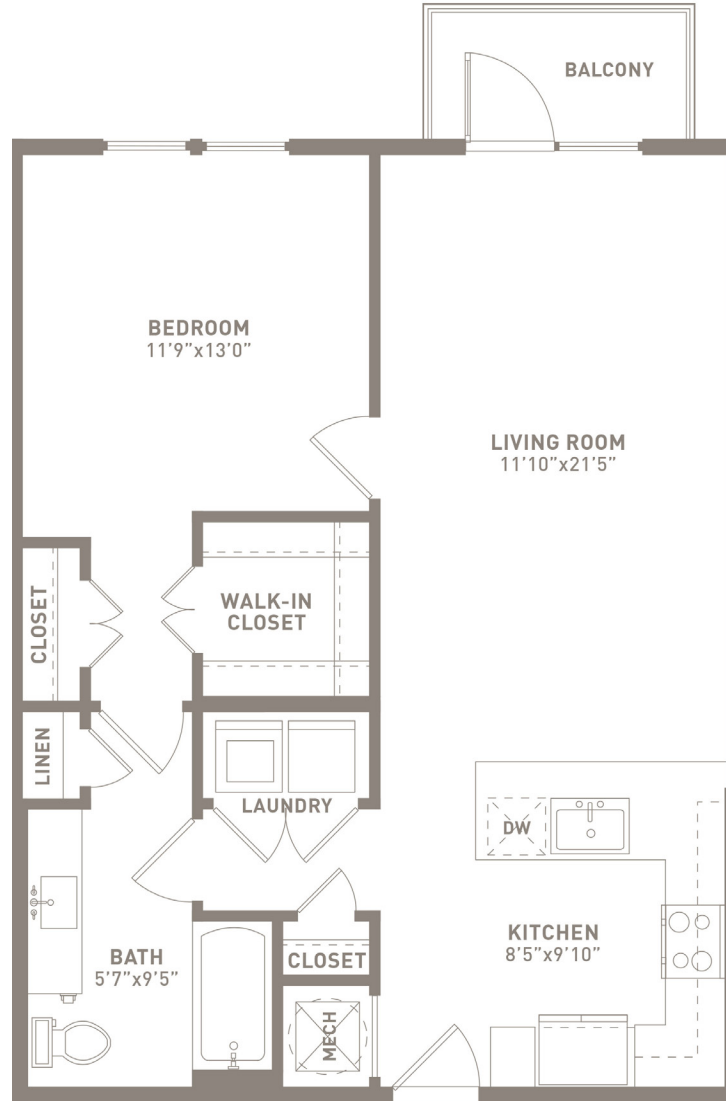

# A5P

1 BED / 1 BATH

796  
SQ. FT.

<p>ESTD ★ MMXIX</p> <h2>ACERO</h2> <p>SOUTHTOWN</p>	<p>333 W Cevallos Street   San Antonio, Texas 78204</p>
	<p><a href="http://www.acerosouthtown.com">www.acerosouthtown.com</a></p>

*Floor plans are artist's rendering. All dimensions are approximate. Actual product and specifications may vary in dimension or detail. Not all features are available in every apartment. Prices and availability are subject to change. Please see a representative for details.*