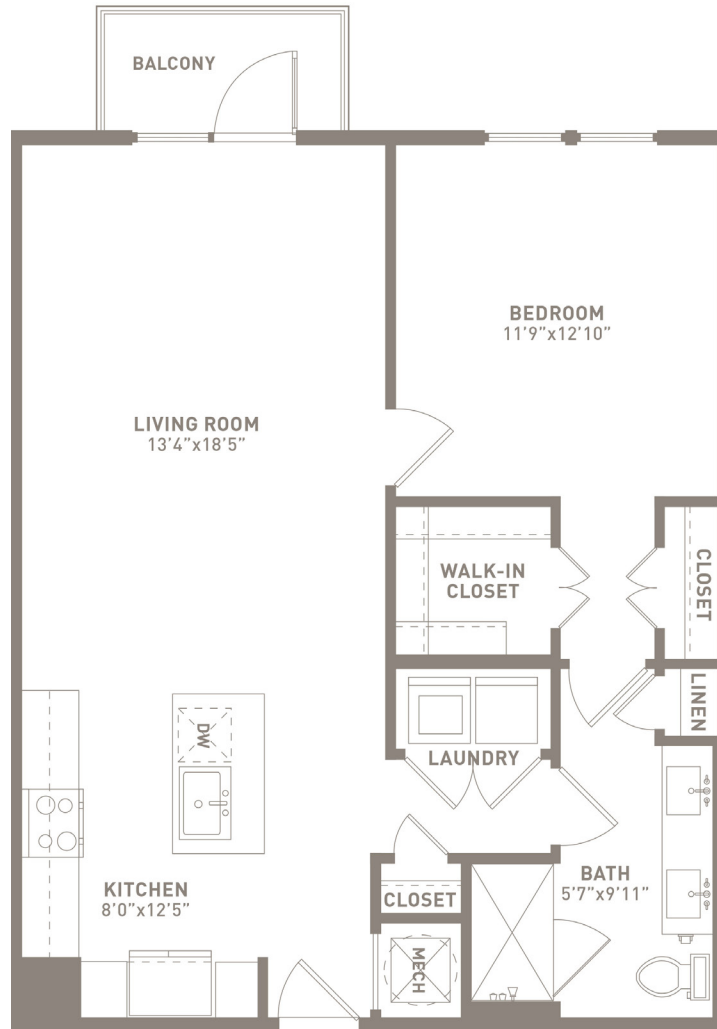

A6

1 BED / 1 BATH

852

SQ. FT.

<p>ESTD ★ MMXIX</p> <h1>ACERO</h1> <p>SOUTHTOWN</p>	<p>333 W Cevallos Street San Antonio, Texas 78204</p>
	<p>www.acerosouthtown.com</p>

Floor plans are artist's rendering. All dimensions are approximate. Actual product and specifications may vary in dimension or detail. Not all features are available in every apartment. Prices and availability are subject to change. Please see a representative for details.