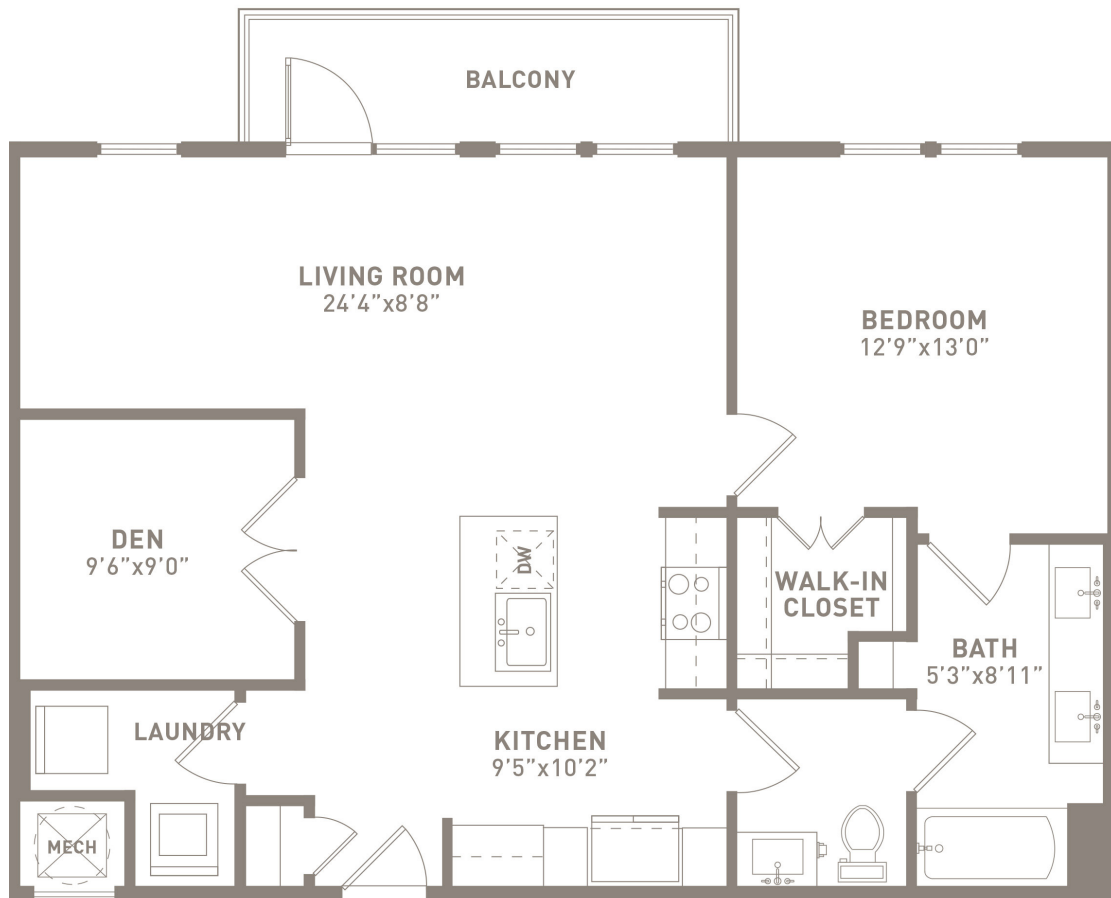

A7

1 BED / 1 BATH

988

SQ. FT.

<p>ESTD ★ MMXIX</p> <h1>ACERO</h1> <p>SOUTHTOWN</p>	<p>333 W Cevallos Street San Antonio, Texas 78204</p>
	<p>www.acerosouthtown.com</p>

Floor plans are artist's rendering. All dimensions are approximate. Actual product and specifications may vary in dimension or detail. Not all features are available in every apartment. Prices and availability are subject to change. Please see a representative for details.