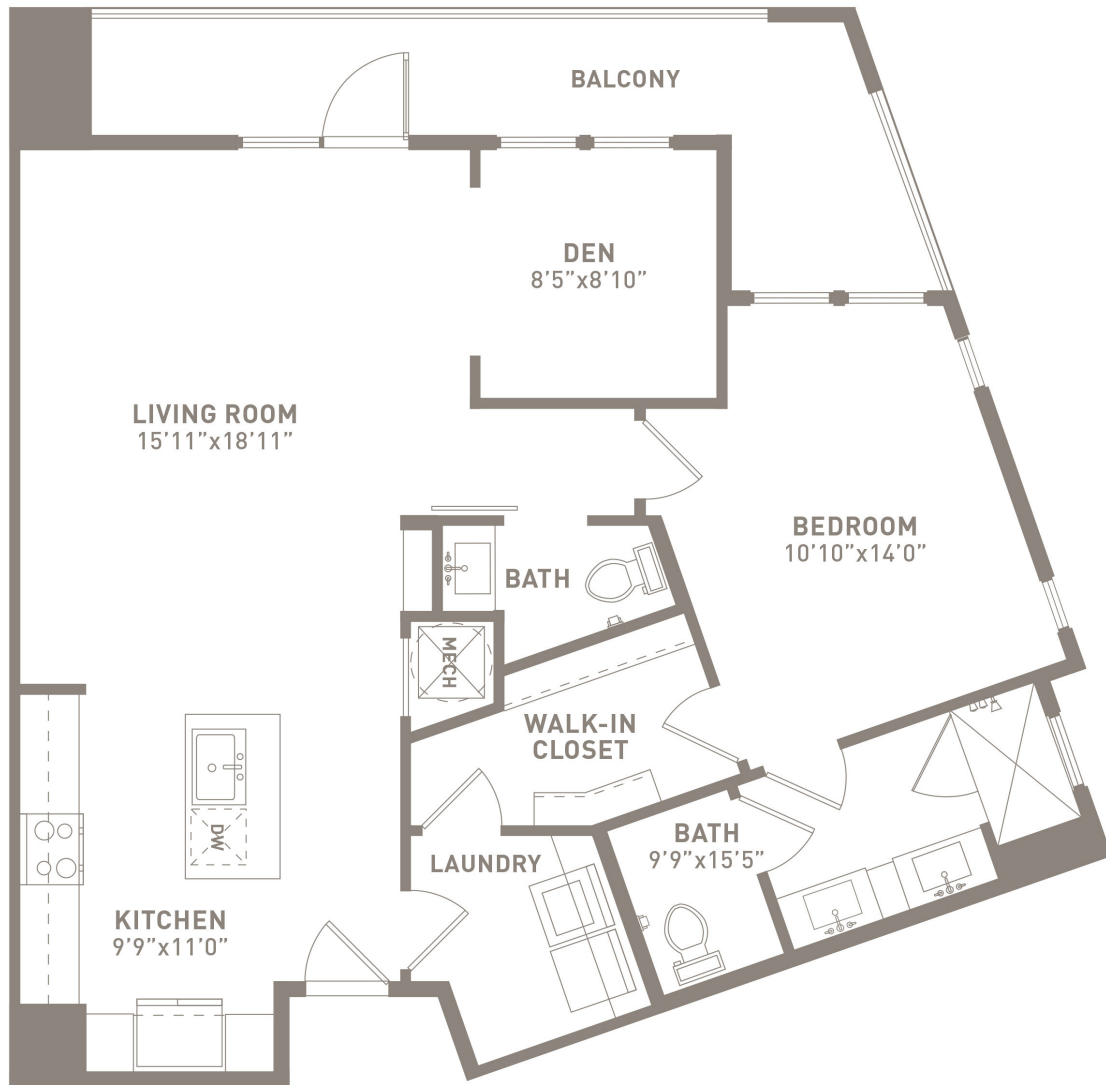

A9

1 BED / 1 BATH

1063

SQ. FT.

<p>ESTD ★ MMXIX</p> <h2>ACERO</h2> <p>SOUTHTOWN</p>	<p>333 W Cevallos Street San Antonio, Texas 78204</p>
	<p>www.acerosouthtown.com</p>

Floor plans are artist's rendering. All dimensions are approximate. Actual product and specifications may vary in dimension or detail. Not all features are available in every apartment. Prices and availability are subject to change. Please see a representative for details.