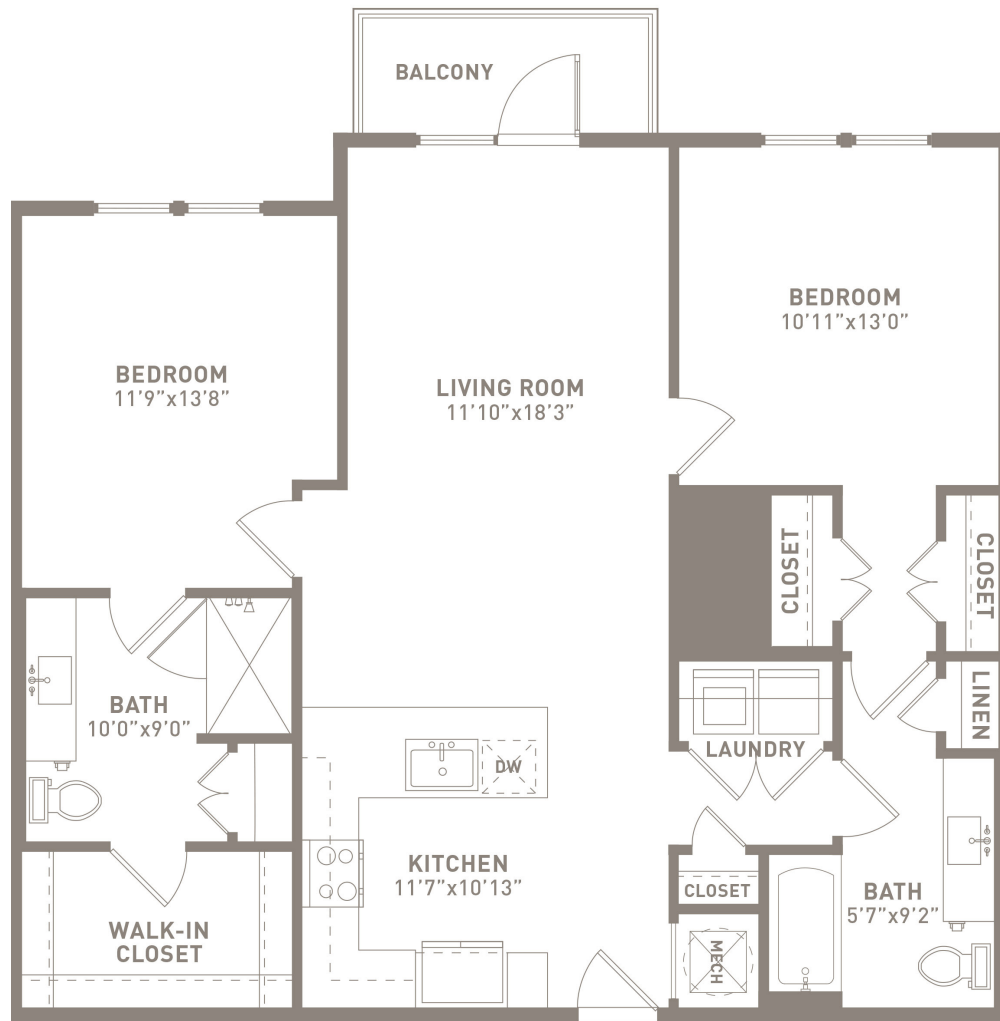

# B1

2 BED / 2 BATH

# 1138

SQ. FT.

<p>ESTD ★ MMXIX</p> <h2>ACERO</h2> <p>SOUTHTOWN</p>	<p>333 W Cevallos Street   San Antonio, Texas 78204</p>
	<p><a href="http://www.acerosouthtown.com">www.acerosouthtown.com</a></p>

*Floor plans are artist's rendering. All dimensions are approximate. Actual product and specifications may vary in dimension or detail. Not all features are available in every apartment. Prices and availability are subject to change. Please see a representative for details.*