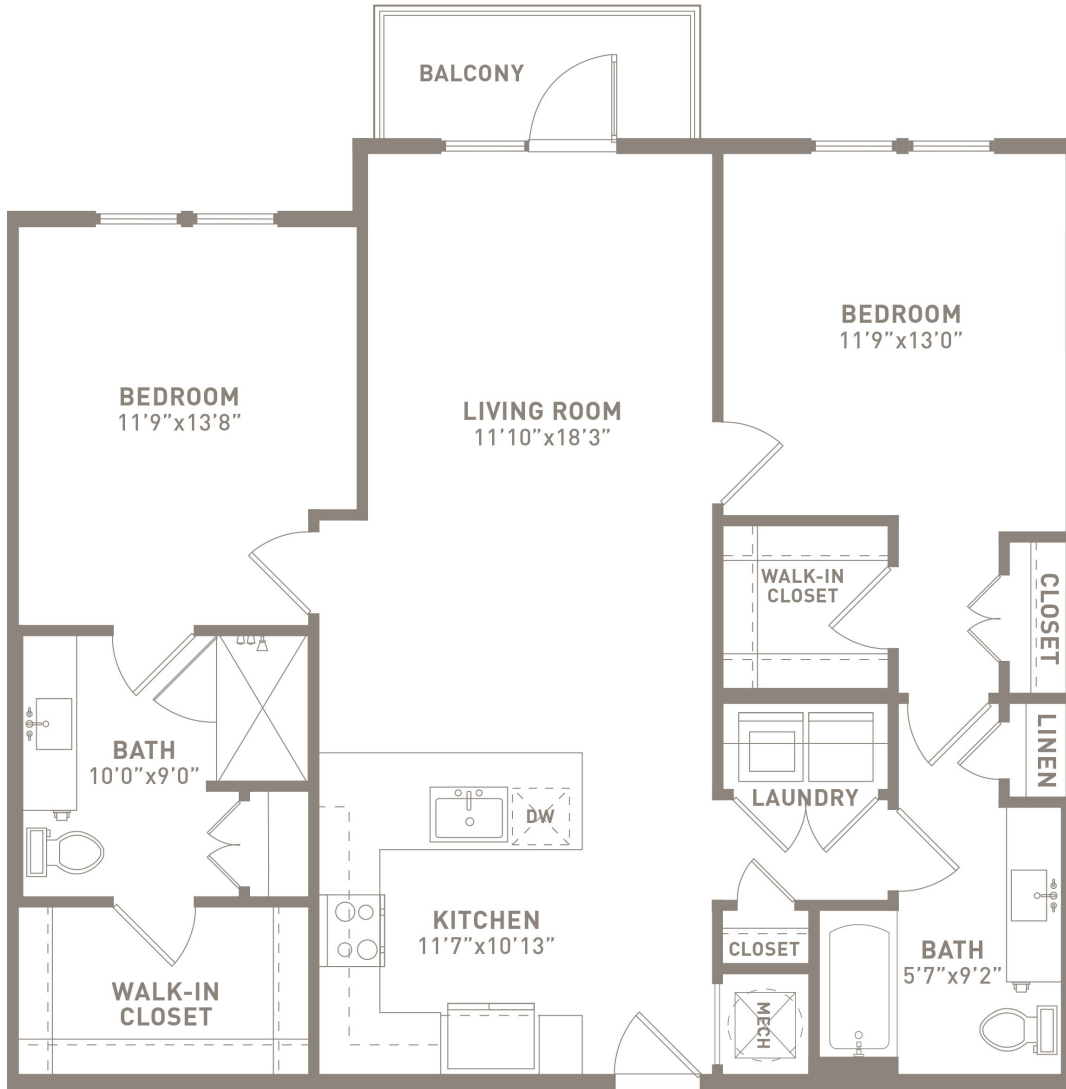

B2

2 BED / 2 BATH

1157

SQ. FT.

<p>ESTD ★ MMXIX</p> <h1>ACERO</h1> <p>SOUTHTOWN</p>	<p>333 W Cevallos Street San Antonio, Texas 78204</p>
	<p>www.acerosouthtown.com</p>

Floor plans are artist's rendering. All dimensions are approximate. Actual product and specifications may vary in dimension or detail. Not all features are available in every apartment. Prices and availability are subject to change. Please see a representative for details.