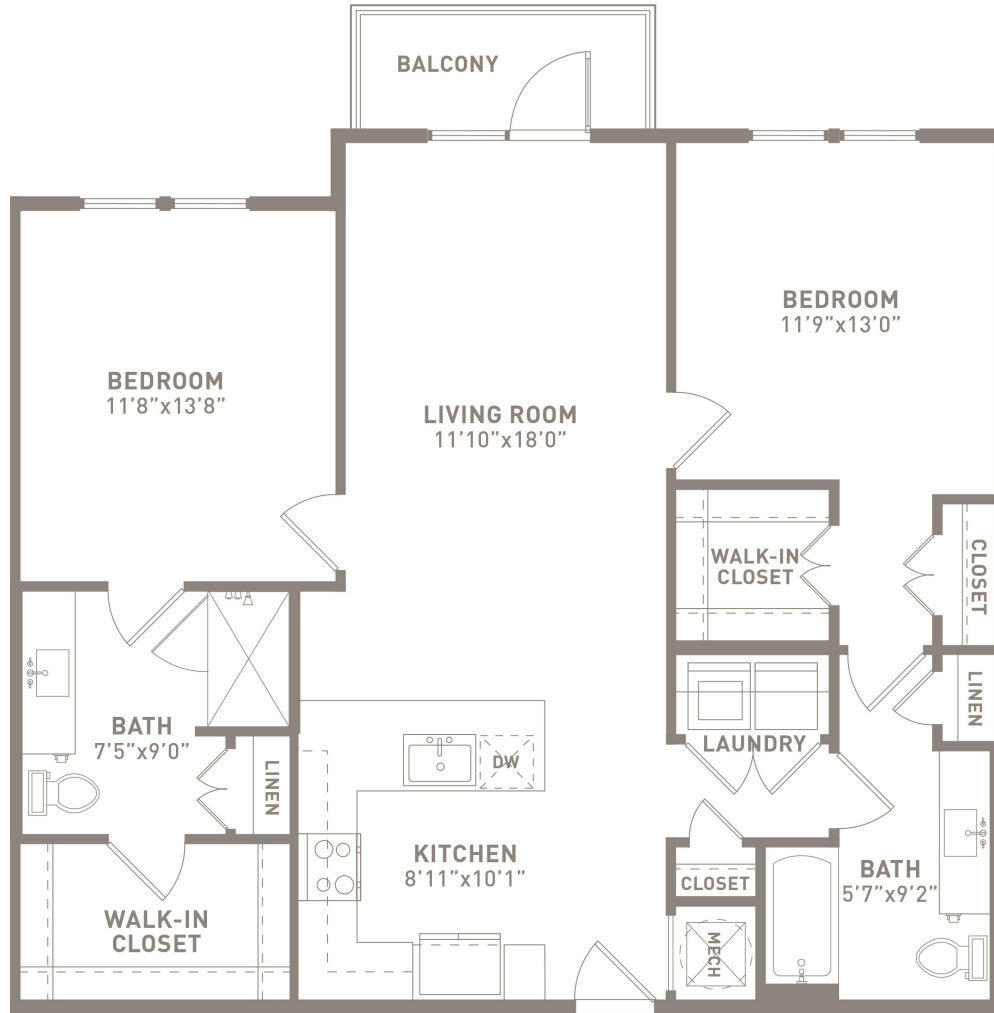

B3

2 BED / 2 BATH

1157

SQ. FT.

<p>ESTD ★ MMXIX</p> <h1>ACERO</h1> <p>SOUTHTOWN</p>	<p>333 W Cevallos Street San Antonio, Texas 78204</p>
	<p>www.acerosouthtown.com</p>

Floor plans are artist's rendering. All dimensions are approximate. Actual product and specifications may vary in dimension or detail. Not all features are available in every apartment. Prices and availability are subject to change. Please see a representative for details.