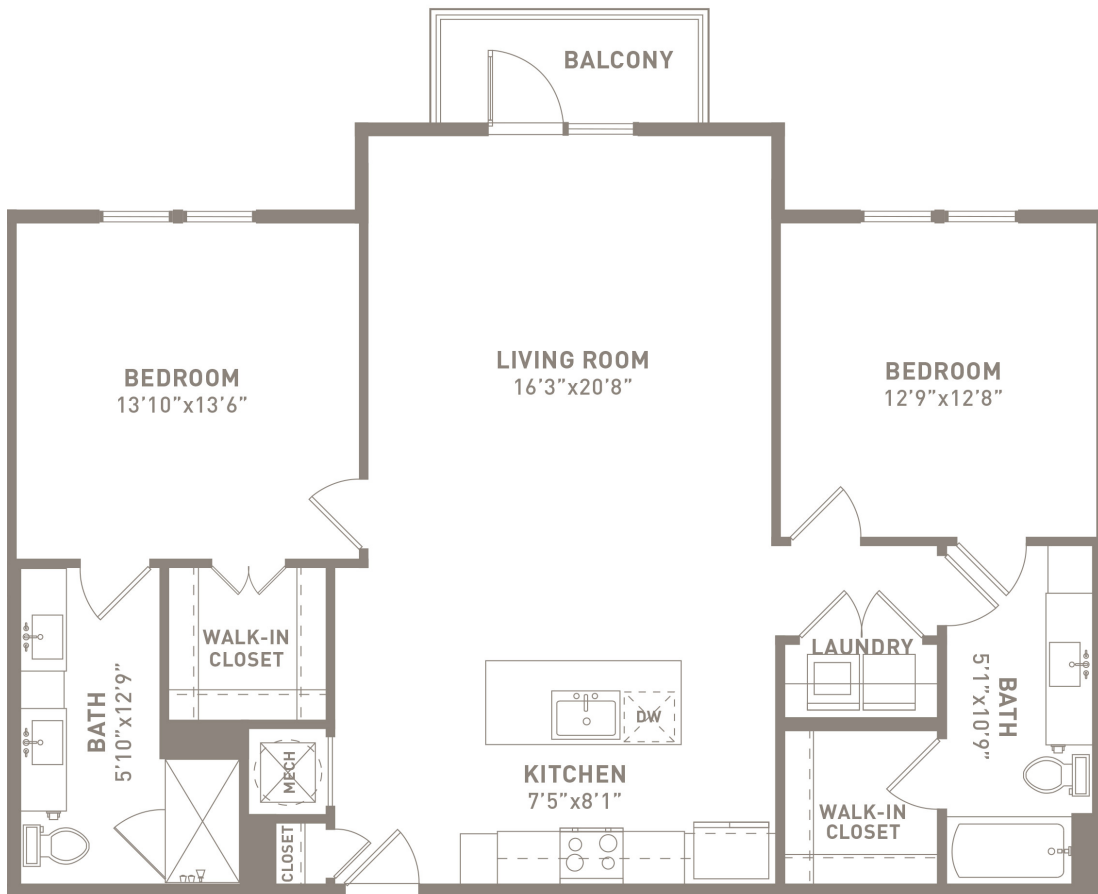

# B4

2 BED / 2 BATH

# 1270

SQ. FT.

<p>ESTD ★ MMXIX</p> <h1>ACERO</h1> <p>SOUTHTOWN</p>	<p>333 W Cevallos Street   San Antonio, Texas 78204</p>
	<p><a href="http://www.acerosouthtown.com">www.acerosouthtown.com</a></p>

Floor plans are artist's rendering. All dimensions are approximate. Actual product and specifications may vary in dimension or detail. Not all features are available in every apartment. Prices and availability are subject to change. Please see a representative for details.