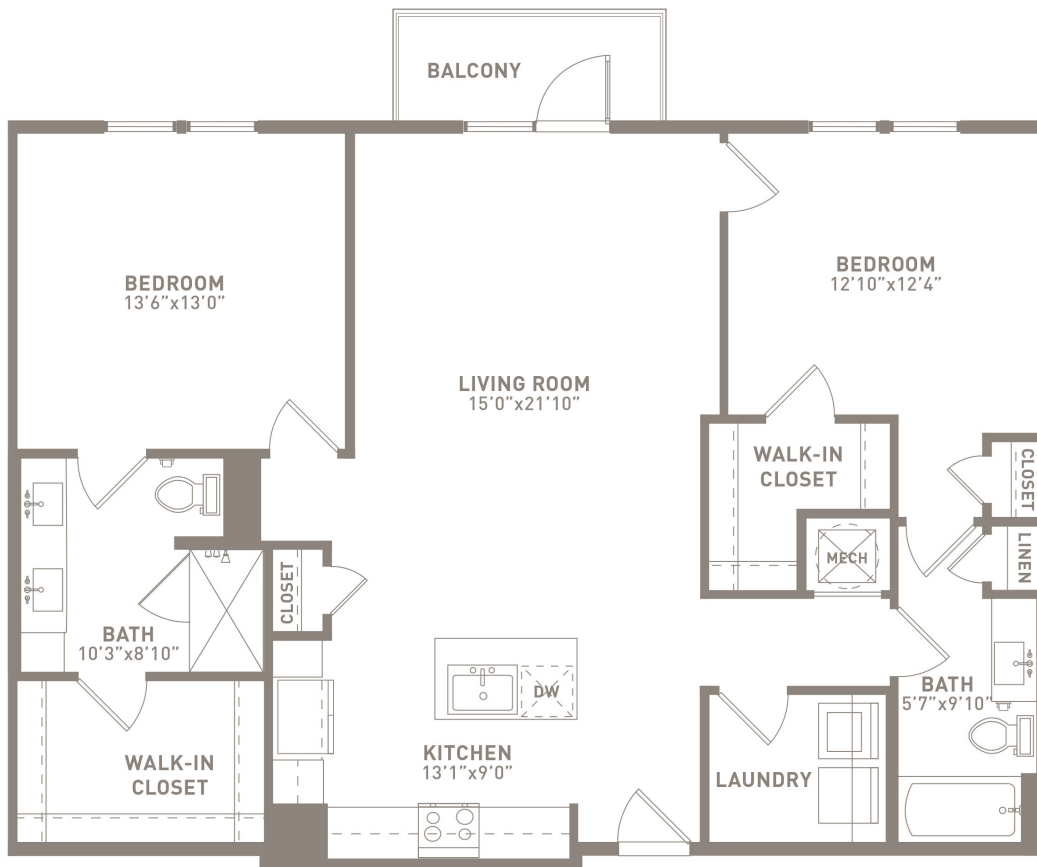

# B5

2 BED / 2 BATH

# 1284

SQ. FT.

<p>ESTD ★ MMXIX</p> <h2>ACERO</h2> <p>SOUTHTOWN</p>	<p>333 W Cevallos Street   San Antonio, Texas 78204</p>
	<p><a href="http://www.acerosouthtown.com">www.acerosouthtown.com</a></p>

Floor plans are artist's rendering. All dimensions are approximate. Actual product and specifications may vary in dimension or detail. Not all features are available in every apartment. Prices and availability are subject to change. Please see a representative for details.