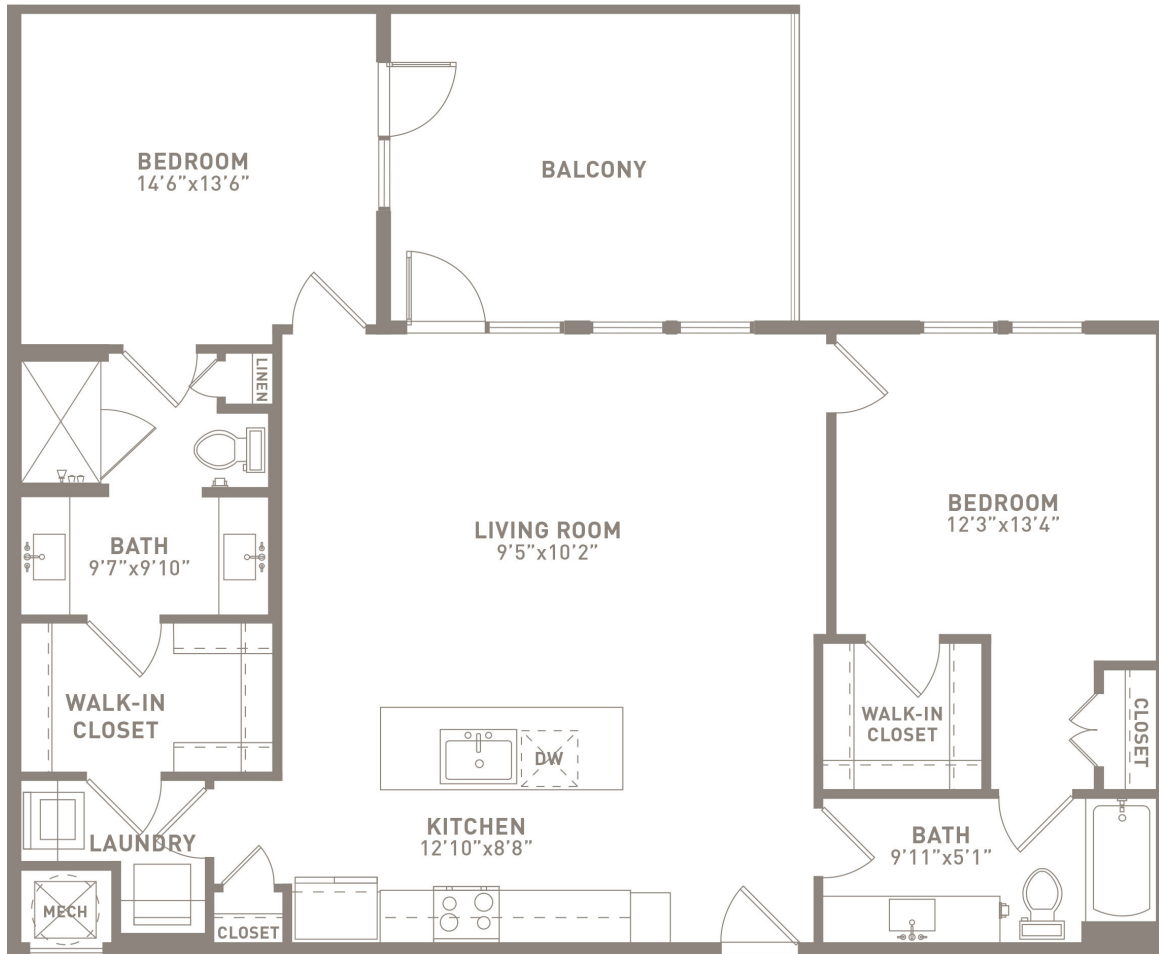

B6

2 BED / 2 BATH

1315

SQ. FT.

<p>ESTD ★ MMXIX</p> <h1>ACERO</h1> <p>SOUTHTOWN</p>	<p>333 W Cevallos Street San Antonio, Texas 78204</p>
	<p>www.acerosouthtown.com</p>

Floor plans are artist's rendering. All dimensions are approximate. Actual product and specifications may vary in dimension or detail. Not all features are available in every apartment. Prices and availability are subject to change. Please see a representative for details.