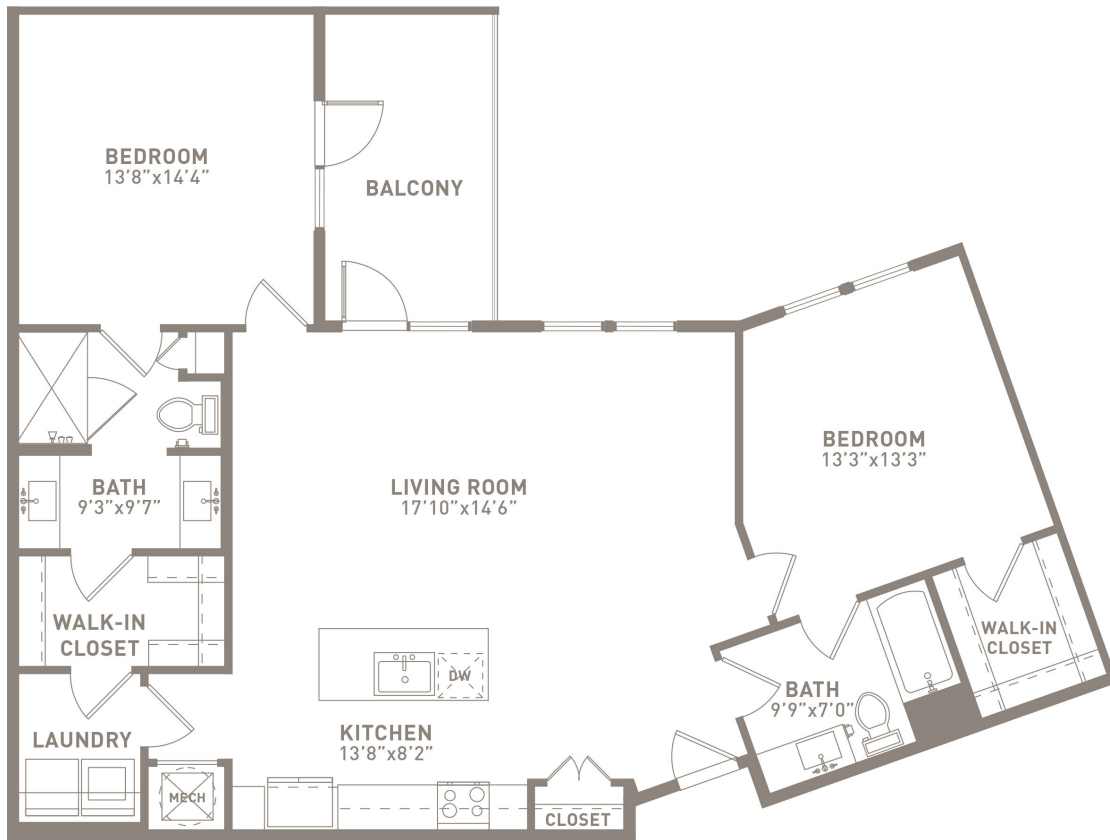

# B7

2 BED / 2 BATH

# 1325

SQ. FT.

<p>ESTD ★ MMXIX</p> <h2>ACERO</h2> <p>SOUTHTOWN</p>	<p>333 W Cevallos Street   San Antonio, Texas 78204</p>
	<p><a href="http://www.acerosouthtown.com">www.acerosouthtown.com</a></p>

*Floor plans are artist's rendering. All dimensions are approximate. Actual product and specifications may vary in dimension or detail. Not all features are available in every apartment. Prices and availability are subject to change. Please see a representative for details.*