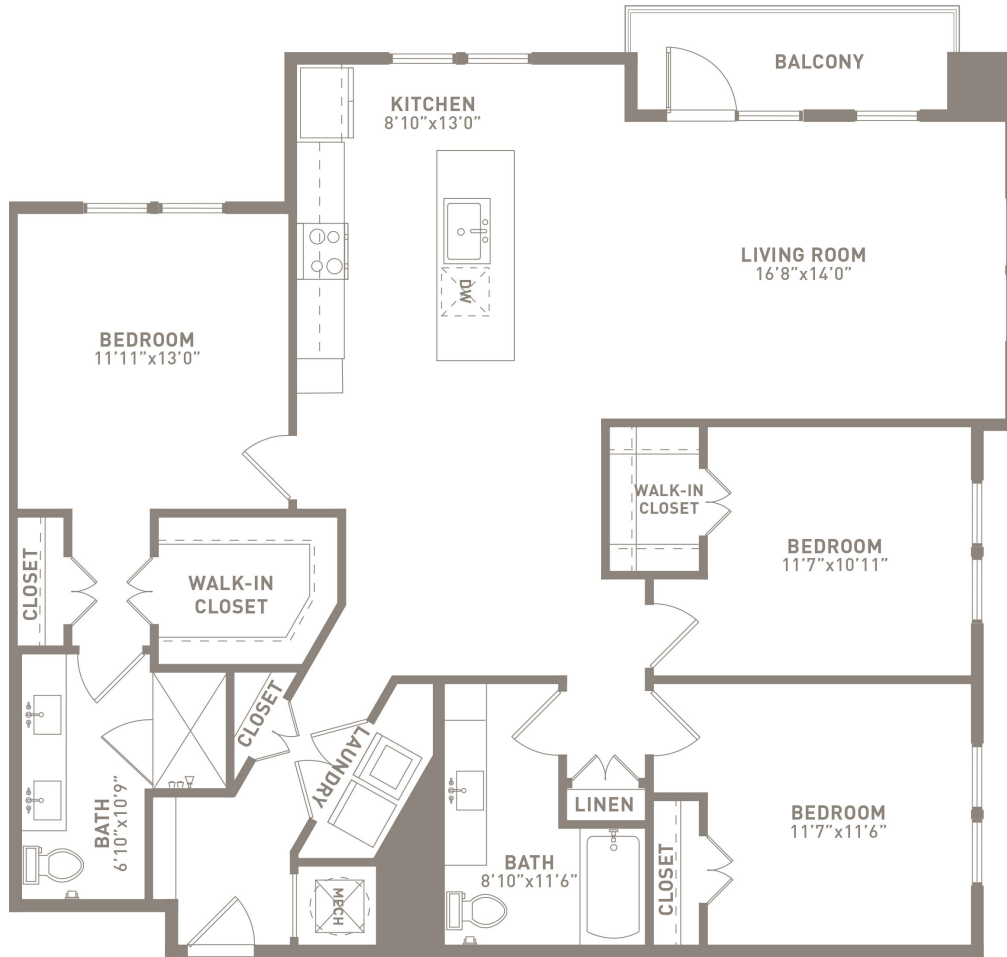

C1

3 BED / 2 BATH

1574

SQ. FT.

<p>ESTD ★ MMXIX</p> <h1>ACERO</h1> <p>SOUTHTOWN</p>	<p>333 W Cevallos Street San Antonio, Texas 78204</p>
	<p>www.acerosouthtown.com</p>

Floor plans are artist's rendering. All dimensions are approximate. Actual product and specifications may vary in dimension or detail. Not all features are available in every apartment. Prices and availability are subject to change. Please see a representative for details.